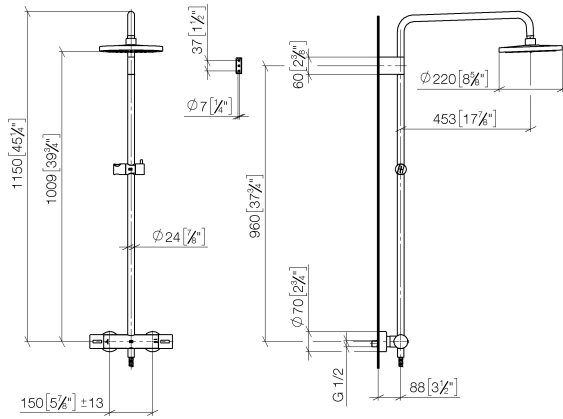

- shower with fixed riser projection 453mm
- overhead shower: rain flow
- rain shower Ø 220 mm
- rain shower with anti-scale system
- max. rainshower flow 7 l/min
- rotary diverter with volume control and shut-off function
- slide-on rosettes Ø 70 mm
- height of fittings up to rain shower (bottom edge) 1009mm
- height of fittings up to top edge of elbow 1150mm
- gauge 150 mm - 13 mm
- metal shower hose 1750mm with integrated anti-twist protection
- 1/2" connection
- slide bar
- Pipe diameter 23.5 mm
- quick clearing
- This product can help a building meet the requirements of Green Building Rating Systems, e.g. LEED®, BREEAM®, DGNB

Required miscellaneous

	Hand shower FlowReduce - Chrome	28 018 979-00 0010
--	--	-----------------------

Showerpipe with shower thermostat - Chrome

IMO

ST 050 305 1979

ST 050 305 1979

mm [inches]
1:10

Flow rate chart

Certificates

DVGW_DW-
6509DN0123.

Belgaqua_21-032-
27_5.

WRAS_2204013.

LGA_38737.

ST 050 305 1979

Spare parts list

No.	Item Number	Name	Quantity used	Delivery time
1	90 12 05 092 20-00	shower	1	10
2	09 23 01 039 90	sieve	1	2
3	90 28 22 348 00-00	pipe	1	10
4	90 17 11 150 00-00	holder	1	10
5	90 28 22 349 00-00	pipe	1	10
6	04 17 01 250 00-00	connection	1	10
7	90 17 33 015 00-00	handle	2	10
8	90 14 20 026 00 90	seal	1	2
9	12 570 970-00	Slide unit - Chrome	1	10
10	28 322 970-00	Metal shower hose 1/2" x 3/8" x 1750 mm - Chrome	1	2