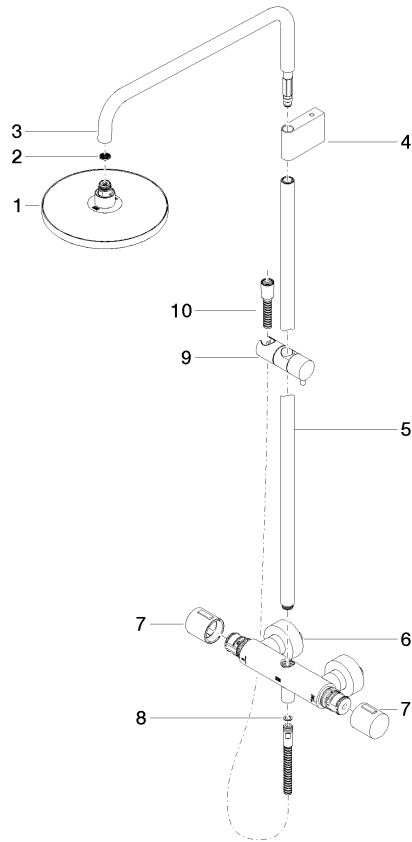

- shower with fixed riser projection 453mm
- overhead shower: rain flow
- rain shower Ø 220 mm
- rain shower with anti-scale system
- max. rainshower flow 7 l/min
- rotary diverter with volume control and shut-off function
- slide-on rosettes Ø 70 mm
- height of fittings up to rain shower (bottom edge) 1009mm
- height of fittings up to top edge of elbow 1150mm
- gauge 150 mm - 13 mm
- metal shower hose 1750mm with integrated anti-twist protection
- 1/2" connection
- slide bar
- Pipe diameter 23.5 mm
- quick clearing
- This product can help a building meet the requirements of Green Building Rating Systems, e.g. LEED®, BREEAM®, DGNB

Required miscellaneous

	Hand shower FlowReduce - Chrome	28 018 979-00 0010
--	--	-----------------------

Showerpipe with shower thermostat - Chrome

IMO

ST 050 305 1979

ST 050 305 1979

mm [inches]
1:10

Flow rate chart

Certificates

DVGW_DW-
6509DN0123.

Belgaqua_21-032-
27_5.

WRAS_2204013.

LGA_38737.

ST 050 305 1979

Spare parts list

No.	Item Number	Name	Quantity used	Delivery time
1	90 12 05 092 20-00	shower	1	10
2	09 23 01 039 90	sieve	1	2
3	90 28 22 348 00-00	pipe	1	10
4	90 17 11 150 00-00	holder	1	10
5	90 28 22 349 00-00	pipe	1	10
6	04 17 01 250 00-00	connection	1	10
7	90 17 33 015 00-00	handle	2	10
8	90 14 20 026 00 90	seal	1	2
9	12 570 970-00	Slide unit - Chrome	1	10
10	28 322 970-00	Metal shower hose 1/2" x 3/8" x 1750 mm - Chrome	1	2