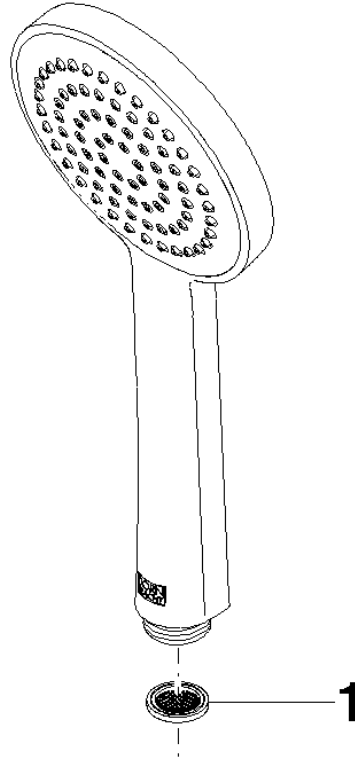

ST 050 305 1979

Fits: IMO, LULU, TARA, LISSÉ, VAIA, META, CYO

- shower with fixed riser projection 453mm
- Rain shower: PURE RAIN, max. flow rate 7 l/min (at 3 bar)
- rain shower Ø 220 mm
- rain shower with anti-scale system
- Hand shower: COMPACT RAIN, max. flow rate 15 l/min (at 3 bar)
- spray head Ø 100mm
- rotary diverter with volume control and shut-off function
- slide-on rosettes Ø 70 mm
- height of fittings up to rain shower (bottom edge) 1009mm
- height of fittings up to top edge of elbow 1150mm
- gauge 150 mm - 13 mm
- metal shower hose 1750mm with integrated anti-twist protection
- 1/2" connection
- slide bar
- Pipe diameter 23.5 mm

Showerpipe with shower thermostat - Chrome

IMO

ST 050 305 1979

Showerpipe with shower thermostat - Chrome

IMO

ST 050 305 1979

ST 050 305 1979

mm [inches]

Flow rate chart

Certificates

DVGW_DW-6517DN0129. WRAS_2009011. LGA_29981.

Spare parts list

No.	Item Number	Name	Quantity used	Delivery time
1	09 23 01 039 90	sieve	1	2

ST 050 305 1979

Fits: IMO, LULU, TARA, LISSÉ, VAIA, META

- shower with fixed riser projection 453mm
- overhead shower: rain flow
- rain shower Ø 220 mm
- rain shower with anti-scale system
- max. rainshower flow 7 l/min
- rotary diverter with volume control and shut-off function
- slide-on rosettes Ø 70 mm
- height of fittings up to rain shower (bottom edge) 1009mm
- height of fittings up to top edge of elbow 1150mm
- gauge 150 mm - 13 mm
- metal shower hose 1750mm with integrated anti-twist protection
- 1/2" connection
- slide bar
- Pipe diameter 23.5 mm
- quick clearing
- This product can help a building meet the requirements of Green Building Rating Systems, e.g. LEED®, BREEAM®, DGNB