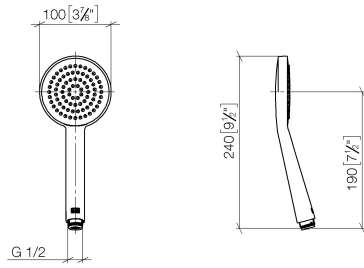

ST 050 305 1979

Fits: IMO, LULU, TARA, LISSÉ, VAIA, META, CYO

- shower with fixed riser projection 453mm
- Rain shower: PURE RAIN, max. flow rate 7 l/min (at 3 bar)
- rain shower Ø 220 mm
- rain shower with anti-scale system
- Hand shower: COMPACT RAIN, max. flow rate 15 l/min (at 3 bar)
- spray head Ø 100mm
- rotary diverter with volume control and shut-off function
- slide-on rosettes Ø 70 mm
- height of fittings up to rain shower (bottom edge) 1009mm
- height of fittings up to top edge of elbow 1150mm
- gauge 150 mm - 13 mm
- metal shower hose 1750mm with integrated anti-twist protection
- 1/2" connection
- slide bar
- Pipe diameter 23.5 mm

Showerpipe with shower thermostat - Chrome

IMO

ST 050 305 1979

Showerpipe with shower thermostat - Chrome

IMO

ST 050 305 1979

ST 050 305 1979

mm [inches]

Flow rate chart

Certificates

DVGW_DW-6517DN0129. WRAS_2009011. LGA_29981.

Spare parts list

No.	Item Number	Name	Quantity used	Delivery time
1	09 23 01 039 90	sieve	1	2

ST 050 305 1979

Fits: IMO, LULU, TARA, LISSÉ, VAIA, META

- shower with fixed riser projection 453mm
- overhead shower: rain flow
- rain shower Ø 220 mm
- rain shower with anti-scale system
- max. rainshower flow 7 l/min
- rotary diverter with volume control and shut-off function
- slide-on rosettes Ø 70 mm
- height of fittings up to rain shower (bottom edge) 1009mm
- height of fittings up to top edge of elbow 1150mm
- gauge 150 mm - 13 mm
- metal shower hose 1750mm with integrated anti-twist protection
- 1/2" connection
- slide bar
- Pipe diameter 23.5 mm
- quick clearing
- This product can help a building meet the requirements of Green Building Rating Systems, e.g. LEED®, BREEAM®, DGNB