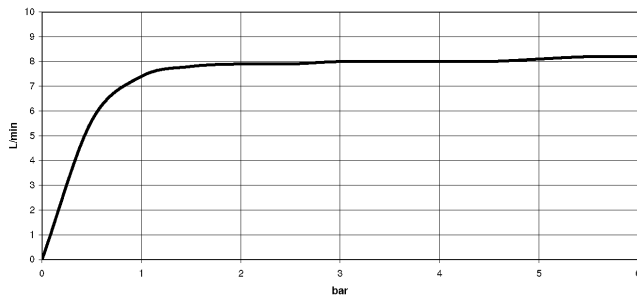

Required miscellaneous

	Hand shower FlowReduce - Chrome	28 018 979-00 0010
--	--	-----------------------

Showerpipe with shower thermostat - Chrome

IMO

ST 050 305 1979

ST 050 305 1979

mm [inches]
1:10

Flow rate chart