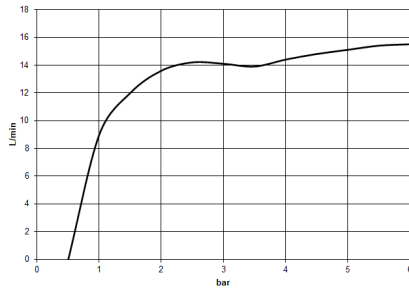

Showerpipe with shower thermostat - Chrome

IMO

ST 050 305 1979

Showerpipe with shower thermostat - Chrome

IMO

ST 050 305 1979

ST 050 305 1979

mm [inches]

Flow rate chart

Certificates

DVGW_DW-6517DN0129. WRAS_2009011. LGA_29981.

Spare parts list

No.	Item Number	Name	Quantity used	Delivery time
1	09 23 01 039 90	sieve	1	2

ST 050 305 1979

Fits: IMO, LULU, TARA, LISSÉ, VAIA, META